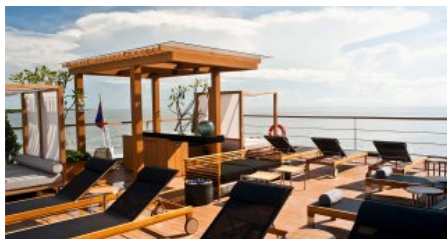

[More photos](#)

ENQUIRE NOW

+44 20 45 773 007
+33 749 41 21 53
+971 555 129 065
info@yachthunter.com
yachthunter.com

Scan the QR code for more information