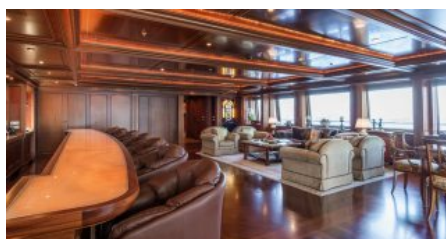

CRUISING SPEED
11,0 knots
MAXIMUM SPEED
16,0 knots

AMENITIES

Air Conditioning, Gym, Jacuzzi, Stabilisers at anchor, WiFi, Stabilisers underway, Approved RYA water sports centre

TENDERS & TOYS

7m/23ft Novurania hard top "limo" tender with 220hp 5.79m/19ft Novurania Jet with 260hp 4 x 3-person Yamaha VX Cruiser waverunners 2 x 2-person kayaks 2 x stand-up paddleboards Inflatable trampoline Water skis Wakeboard Kneeboard Large selection of inflatable towable toys Snorkelling equipment Fishing equipment Beach furniture (tables, chairs, tenting & portable BBQ for beach banquets/parties)