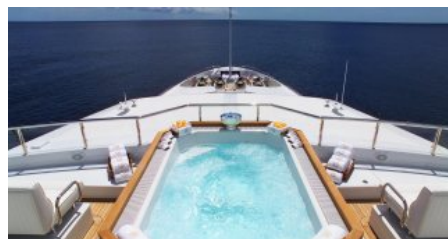

CRUISING SPEED
11,0 knots
MAXIMUM SPEED
16,0 knots

AMENITIES

Air Conditioning, Gym, Jacuzzi, Stabilisers at anchor, WiFi, Stabilisers underway, Approved RYA water sports centre

TENDERS & TOYS

7m/23ft Novurania hard top "limo" tender with 220hp 5.79m/19ft Novurania Jet with 260hp 4 x 3-person Yamaha VX Cruiser waverunners 2 x 2-person kayaks 2 x stand-up paddleboards Inflatable trampoline Water skis Wakeboard Kneeboard Large selection of inflatable towable toys Snorkelling equipment Fishing equipment Beach furniture (tables, chairs, tenting & portable BBQ for beach banquets/parties)