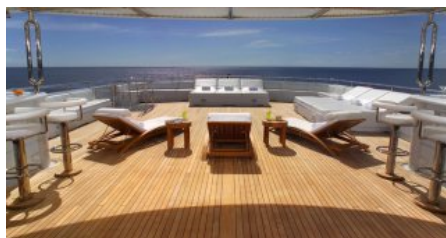

CRUISING SPEED
11,0 knots
MAXIMUM SPEED
16,0 knots

AMENITIES

Air Conditioning, Gym, Jacuzzi, Stabilisers at anchor, WiFi, Stabilisers underway, Approved RYA water sports centre

TENDERS & TOYS

7m/23ft Novurania hard top "limo" tender with 220hp 5.79m/19ft Novurania Jet with 260hp 4 x 3-person Yamaha VX Cruiser waverunners 2 x 2-person kayaks 2 x stand-up paddleboards Inflatable trampoline Water skis Wakeboard Kneeboard Large selection of inflatable towable toys Snorkelling equipment Fishing equipment Beach furniture (tables, chairs, tenting & portable BBQ for beach banquets/parties)