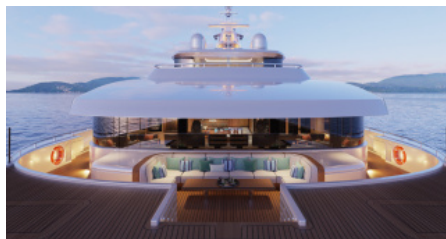

[More photos](#)

ENQUIRE NOW

+44 20 45 773 007

+33 749 41 21 53

+971 555 129 065

info@yachthunter.com

yachthunter.com

Scan the QR code for more information