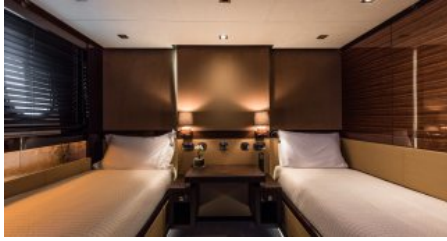

[More photos](#)

ENQUIRE NOW

+44 20 45 773 007
+1 646 905 0707
+33 749 41 21 53
+971 58 916 7360

info@yachthunter.com
yachthunter.com

Scan the QR code for more information