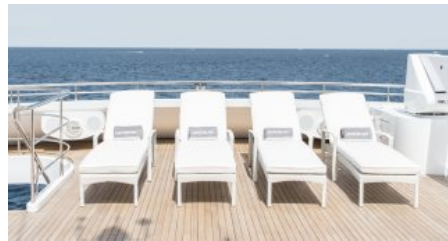

CRUISING SPEED
11,0 knots
MAXIMUM SPEED
14,0 knots

AMENITIES

Air Conditioning, Jacuzzi, Gym, Stabilisers underway, WiFi

TENDERS & TOYS

New chase tender Axopar 37ft Solas Rescue Tender 1 Jet Ski Yamaha 4 Seabobs Flyboard Wakeboard Waterskis Various Inflatables Towable toys Diver Compressor jellyfish pool Paddle boards.