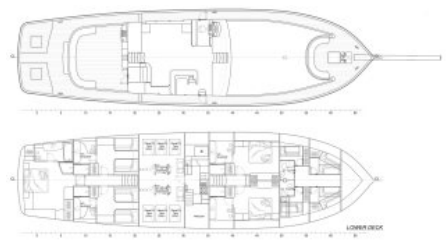

[More photos](#)

ENQUIRE NOW

+44 20 45 773 007
+33 749 41 21 53
+971 555 129 065
info@yachthunter.com
yachthunter.com

Scan the QR code for more information