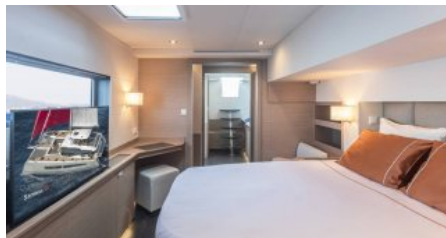

[More photos](#)

ENQUIRE NOW

+44 20 45 773 007
+1 646 905 0707
+33 749 41 21 53
+971 58 916 7360

info@yachthunter.com
yachthunter.com

Scan the QR code for more information