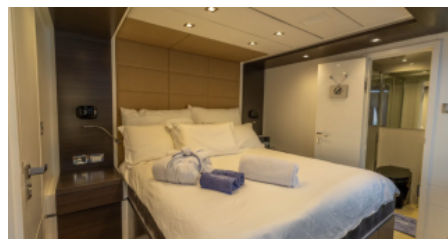

[More photos](#)

ENQUIRE NOW

+44 20 45 773 007
+33 749 41 21 53
+971 555 129 065
info@yachthunter.com
yachthunter.com

Scan the QR code for more information