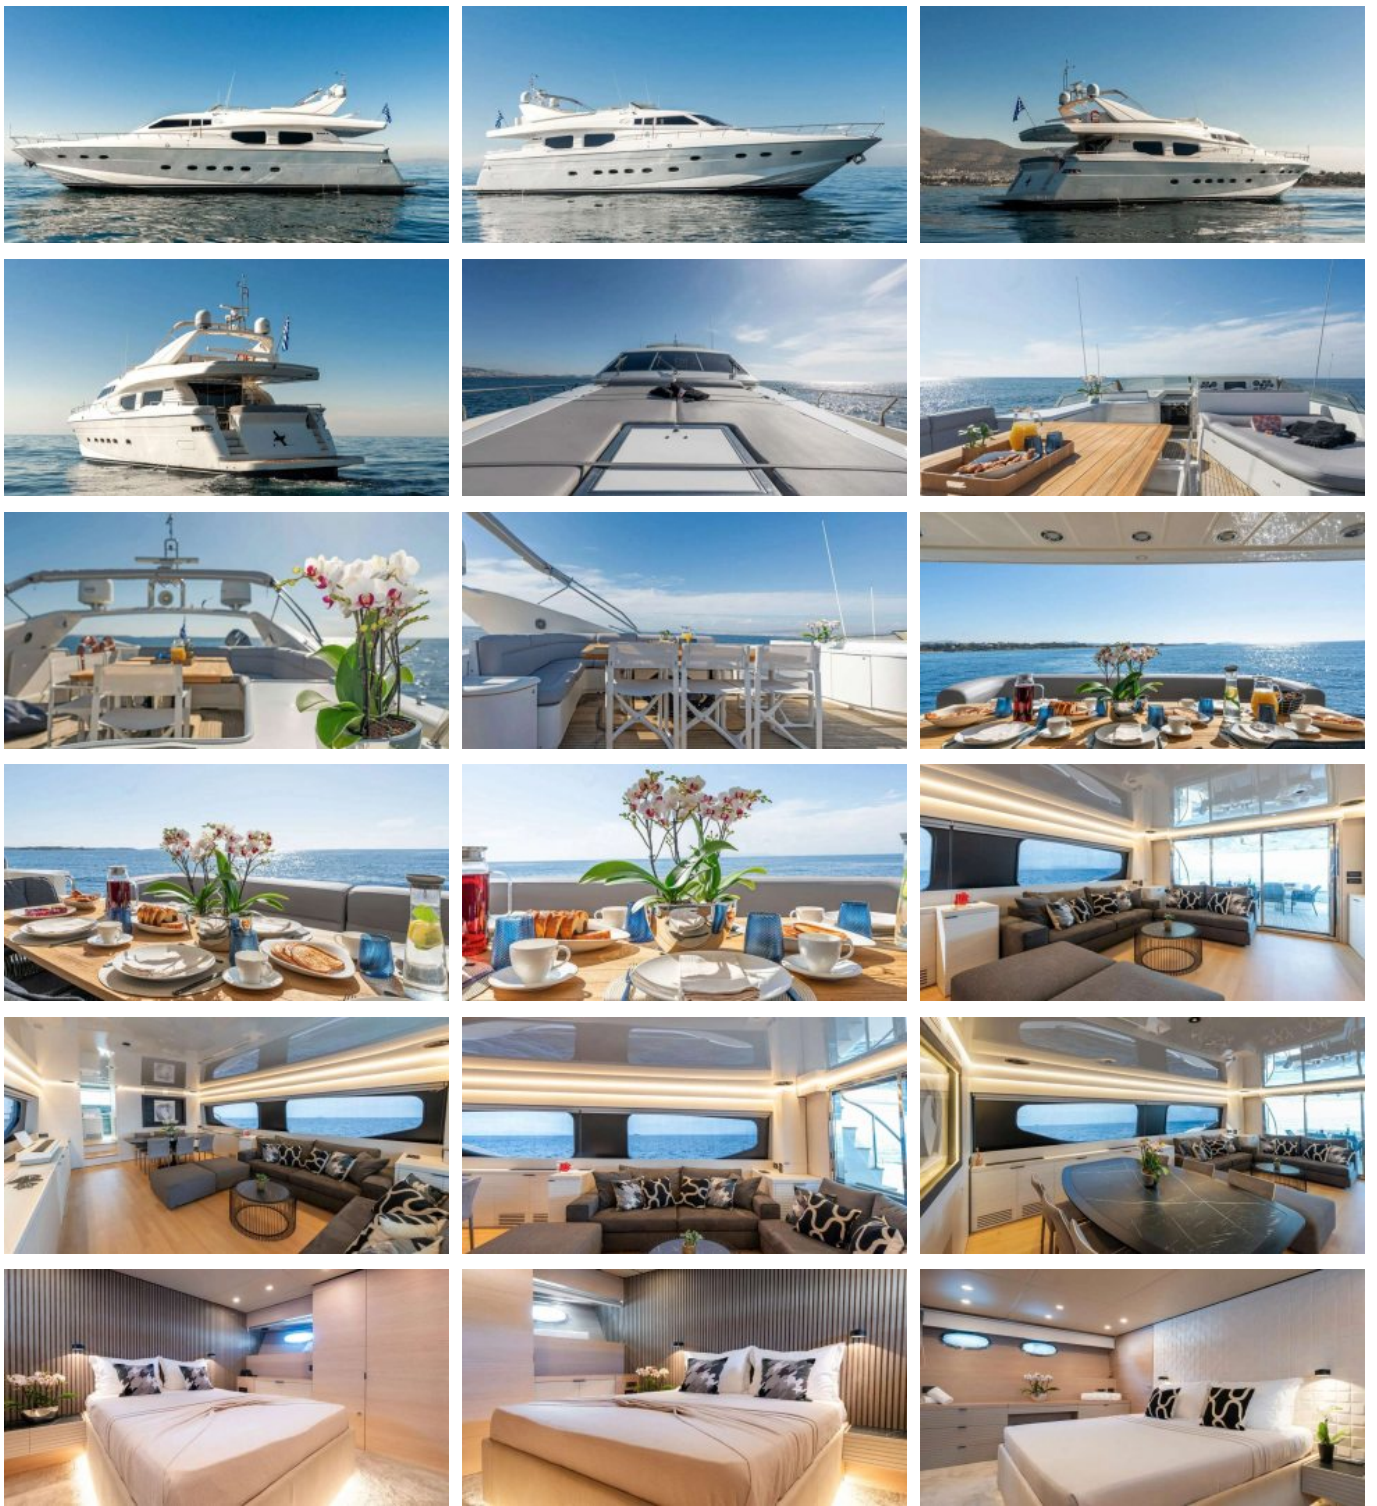

[More photos](#)

ENQUIRE NOW

+44 20 45 773 007

+33 749 41 21 53

+971 555 129 065

info@yachthunter.com

yachthunter.com

Scan the QR code for more information