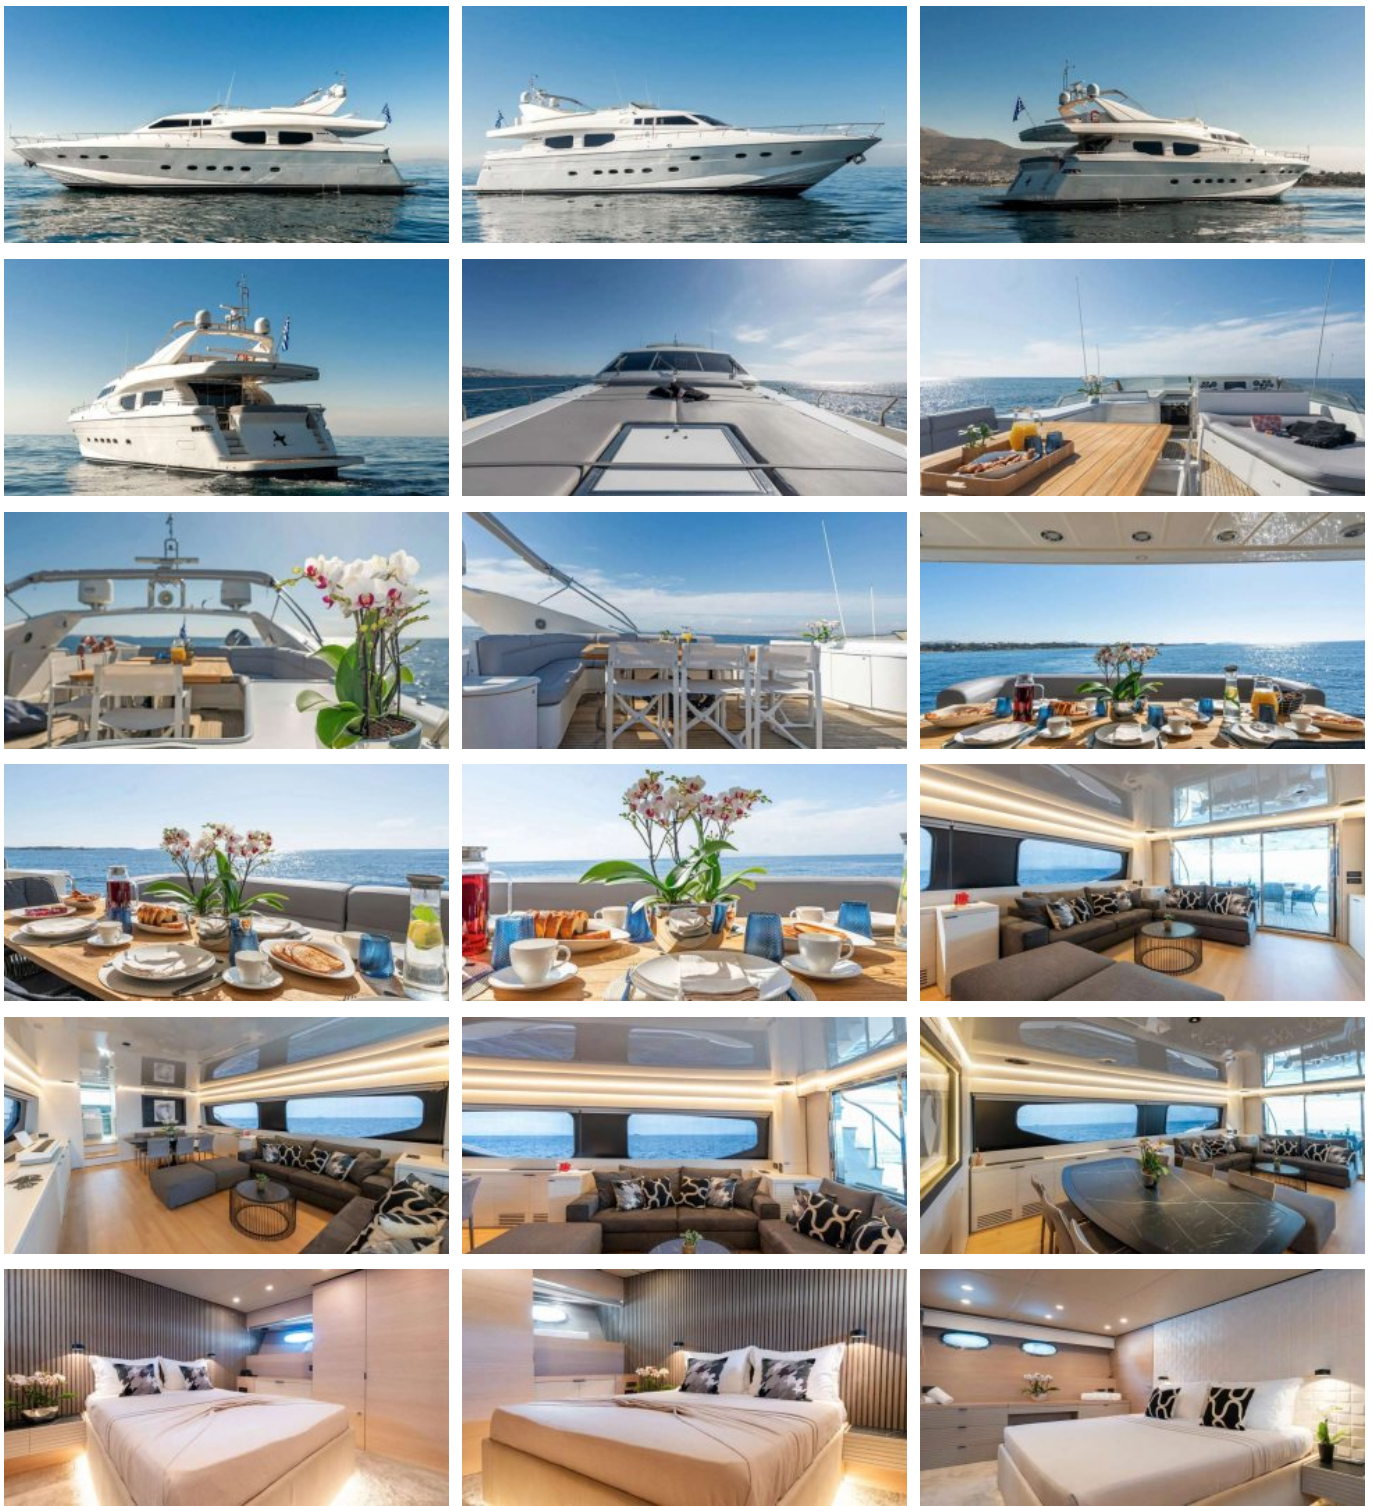

CHARTER DESTINATIONS  
Mediterranean

GUESTS  
8

YACHT TYPE  
Motor

**SPECIFICATION**

**DIMENSIONS**

LENGTH  
24,4m.  
BEAM  
6,3m.  
DRAFT  
2,7m.

**SPEED**

CRUISING SPEED  
24,0 knots