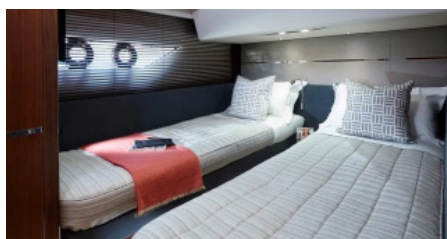

[More photos](#)

ENQUIRE NOW

+44 20 45 773 007
+33 749 41 21 53
+971 555 129 065
info@yachthunter.com
yachthunter.com

Scan the QR code for more information