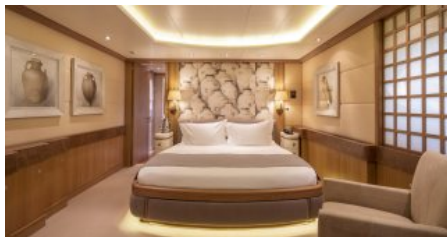

CONFIGURATION

MASTER
1
DOUBLE
2
TWIN
2

SPEED

CRUISING SPEED
14,0 knots
MAXIMUM SPEED
16,5 knots

AMENITIES

[Read more](#)

TOYS

[Read more](#)