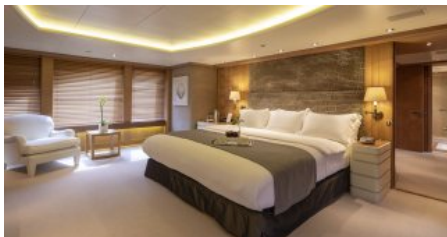

CONFIGURATION

MASTER
1
DOUBLE
2
TWIN
2

SPEED

CRUISING SPEED
14,0 knots
MAXIMUM SPEED
16,5 knots

AMENITIES

[Read more](#)

TOYS

[Read more](#)