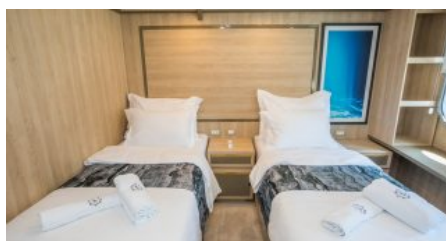

SPEED

CRUISING SPEED
10,0 knots
MAXIMUM SPEED
11,3 knots

AMENITIES

Air Conditioning, Gym, WiFi, Jacuzzi

TENDERS & TOYS

2 x 6.5m Ris Marine 150 hp tenders - for transfers and water sports 1 x operational crew tender 2 x Sea-Doo GTI 130s 2 x Seabobs (1 x F5 and 1 x F5 S) 1 x Fliteboard eFoil 1 x inflatable swim platform and netted pool 1 x inflatable slide 4 x SUPs 2 x kayaks Adult and junior water skis and wakeboards Towable Ringo and water couch 12 x snorkelling equipment 4 x fishing rods