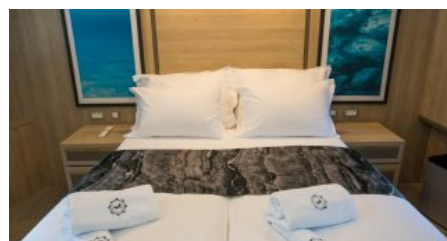

SPEED

CRUISING SPEED
10,0 knots
MAXIMUM SPEED
11,3 knots

AMENITIES

Air Conditioning, Gym, WiFi, Jacuzzi

TENDERS & TOYS

2 x 6.5m Ris Marine 150 hp tenders - for transfers and water sports 1 x operational crew tender 2 x Sea-Doo GTI 130s 2 x Seabobs (1 x F5 and 1 x F5 S) 1 x Fliteboard eFoil 1 x inflatable swim platform and netted pool 1 x inflatable slide 4 x SUPs 2 x kayaks Adult and junior water skis and wakeboards Towable Ringo and water couch 12 x snorkelling equipment 4 x fishing rods