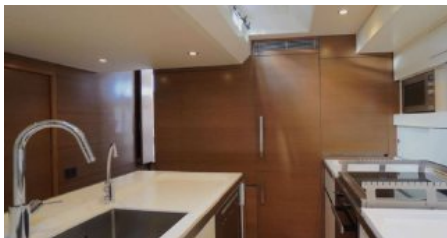

Conrad Pischel 3.70 m RIB with steering console (2021) Yamaha 40 HP outboard engine (2021) 2 x Stand Up Paddle boards Wakeboard Children's water skis Snorkelling equipment

[More photos](#)

ENQUIRE NOW

+44 20 45 773 007