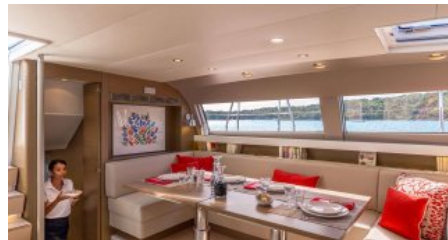

Conrad Pischel 3.70 m RIB with steering console (2021) Yamaha 40 HP outboard engine (2021) 2 x Stand Up Paddle boards Wakeboard Children's water skis Snorkelling equipment

[More photos](#)

ENQUIRE NOW

+44 20 45 773 007