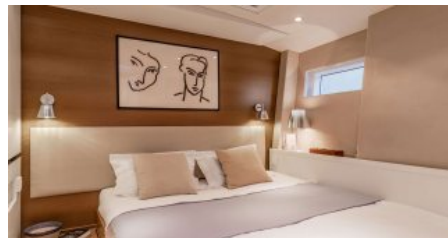

[More photos](#)

ENQUIRE NOW

+44 20 45 773 007

+1 646 905 0707

+33 749 41 21 53

+971 58 916 7360

info@yachthunter.com

yachthunter.com

Scan the QR code for more information