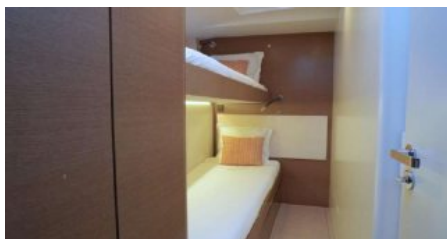

[More photos](#)

ENQUIRE NOW

+44 20 45 773 007

+1 646 905 0707

+33 749 41 21 53

+971 58 916 7360

info@yachthunter.com

yachthunter.com

Scan the QR code for more information