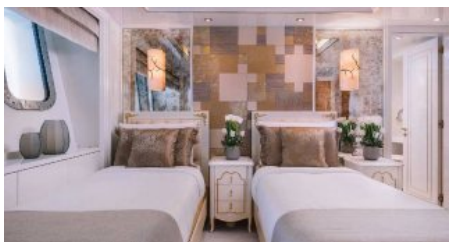

SPEED

CRUISING SPEED
14,0 knots
MAXIMUM SPEED
17,0 knots

AMENITIES

Air Conditioning, Gym, Jacuzzi, Wheelchair Access, Stabilisers at anchor, WiFi, Stabilisers underway

TENDERS & TOYS

TENDERS PIRELLI P 50 CHASE TENDER (included in FULL RATE charters, not included in discounted charters) CASTOLDI JETTENDER 21 WILLIAMS SPORTJET 520 TOYS: SURF BOARDS JETSKIS: 2 X Seadoo GTR 230 White ex Yellow Awake Ravik S 22 XR Radinn X-Sport Kit G3 Std with XR Battery FLITE BOARD Black Efoil SEA SCOOTERS 4 X SEABOB F5s 4 X Jobe Infinity Seascooters SKI / WAKEBOARD EQUIPMENT Jobe Hemi Trainers Skis (kids) Jobe Allegre Combo Skis Teal (adults/women) Jobe Allegre Combo Skis Teal (men) Jobe Jinx Wakeboard Package 128 Jobe Vanity Wakeboard 136 & Maze Bindings Package Jobe Vanity Wakeboard 141 & Maze Bindings Pkg KAYAKS / SUPS Spinera Hybris Inflatable Kayak 2P Spinera Hybris Inflatable Kayak 3P 2 X Spinera Hybris Inflatable Kayak 1P 2 X Jobe Aero Duna SUP Board 11.6 Package 2 X Jobe E-Duna Elite 11.6 Inflatable Paddle Board Package INFLATABLES 3 X Jobe Droplet Towable 1p Jobe Scout Towable 2P Jobe Airstream Towable 2P Jobe Scout Towable 3P Jobe Binar Towable 3P Jobe Chaser Towable 4P Jobe Binar Towable 4P SEA PLATFORMS Searaft T-Shape 4.1x2.9m Light Grey 2 X Searaft Platform 4x2 Light Grey 6 X Jobe Infinity Comfort Chair BICYCLES/SCOOTERS 2 X GocycleG4 Bicycles 2 X Electric Scooters