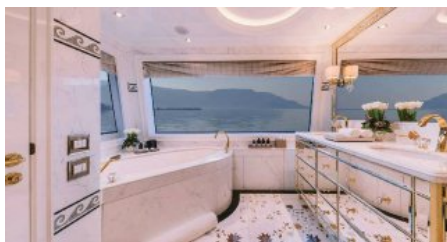

SPEED

CRUISING SPEED
14,0 knots
MAXIMUM SPEED
17,0 knots

AMENITIES

Air Conditioning, Gym, Jacuzzi, Wheelchair Access, Stabilisers at anchor, WiFi, Stabilisers underway

TENDERS & TOYS

TENDERS PIRELLI P 50 CHASE TENDER (included in FULL RATE charters, not included in discounted charters) CASTOLDI JETTENDER 21 WILLIAMS SPORTJET 520 TOYS: SURF BOARDS JETSKIS: 2 X Seadoo GTR 230 White ex Yellow Awake Ravik S 22 XR Radinn X-Sport Kit G3 Std with XR Battery FLITE BOARD Black Efoil SEA SCOOTERS 4 X SEABOB F5s 4 X Jobe Infinity Seascooters SKI / WAKEBOARD EQUIPMENT Jobe Hemi Trainers Skis (kids) Jobe Allegre Combo Skis Teal (adults/women) Jobe Allegre Combo Skis Teal (men) Jobe Jinx Wakeboard Package 128 Jobe Vanity Wakeboard 136 & Maze Bindings Package Jobe Vanity Wakeboard 141 & Maze Bindings Pkg KAYAKS / SUPS Spinera Hybris Inflatable Kayak 2P Spinera Hybris Inflatable Kayak 3P 2 X Spinera Hybris Inflatable Kayak 1P 2 X Jobe Aero Duna SUP Board 11.6 Package 2 X Jobe E-Duna Elite 11.6 Inflatable Paddle Board Package INFLATABLES 3 X Jobe Droplet Towable 1p Jobe Scout Towable 2P Jobe Airstream Towable 2P Jobe Scout Towable 3P Jobe Binar Towable 3P Jobe Chaser Towable 4P Jobe Binar Towable 4P SEA PLATFORMS Searaft T-Shape 4.1x2.9m Light Grey 2 X Searaft Platform 4x2 Light Grey 6 X Jobe Infinity Comfort Chair BICYCLES/SCOOTERS 2 X GocycleG4 Bicycles 2 X Electric Scooters