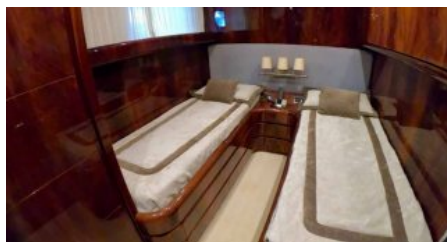

[More photos](#)

ENQUIRE NOW

+44 20 45 773 007

+1 646 905 0707

+33 749 41 21 53

+971 555 129 065

info@yachthunter.com
yachthunter.com

Scan the QR code for more information