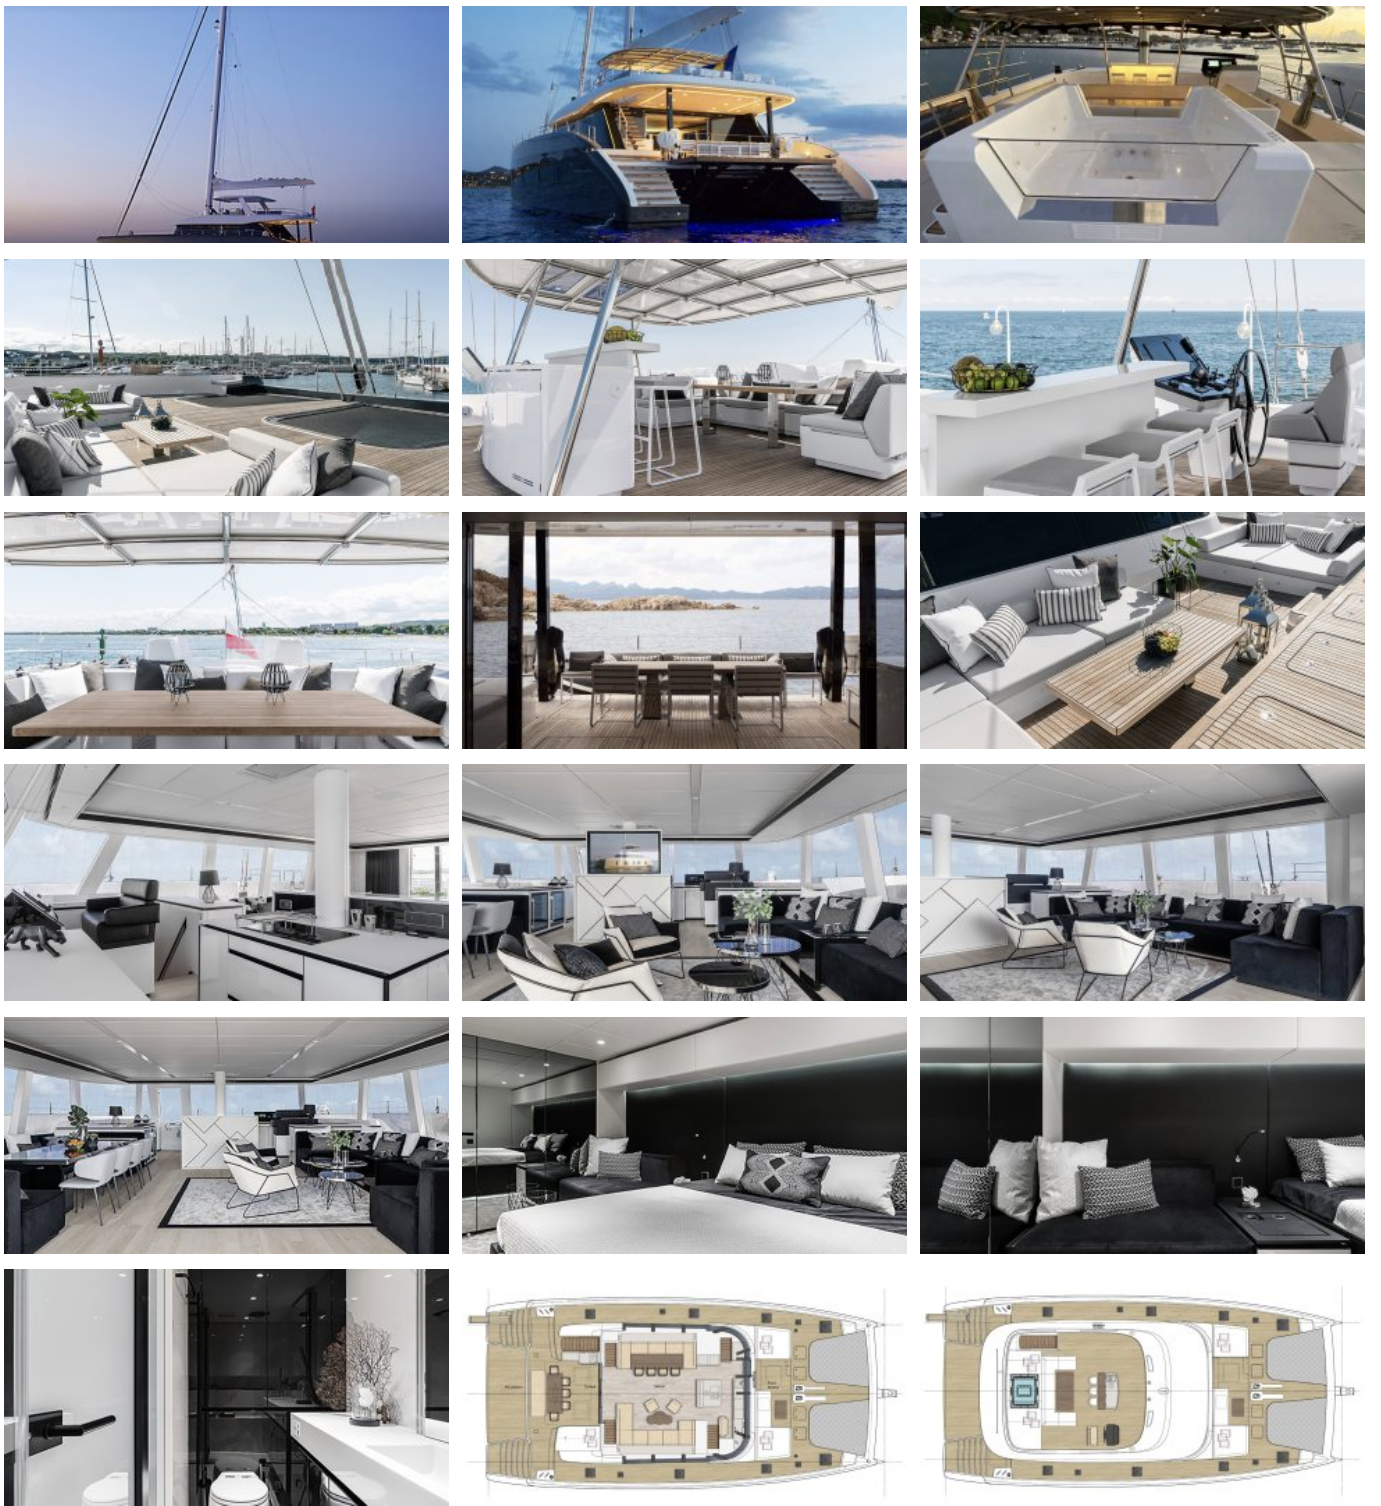

[More photos](#)

ENQUIRE NOW

+44 20 45 773 007

+33 749 41 21 53

+971 555 129 065

info@yachthunter.com
yachthunter.com

Scan the QR code for more information