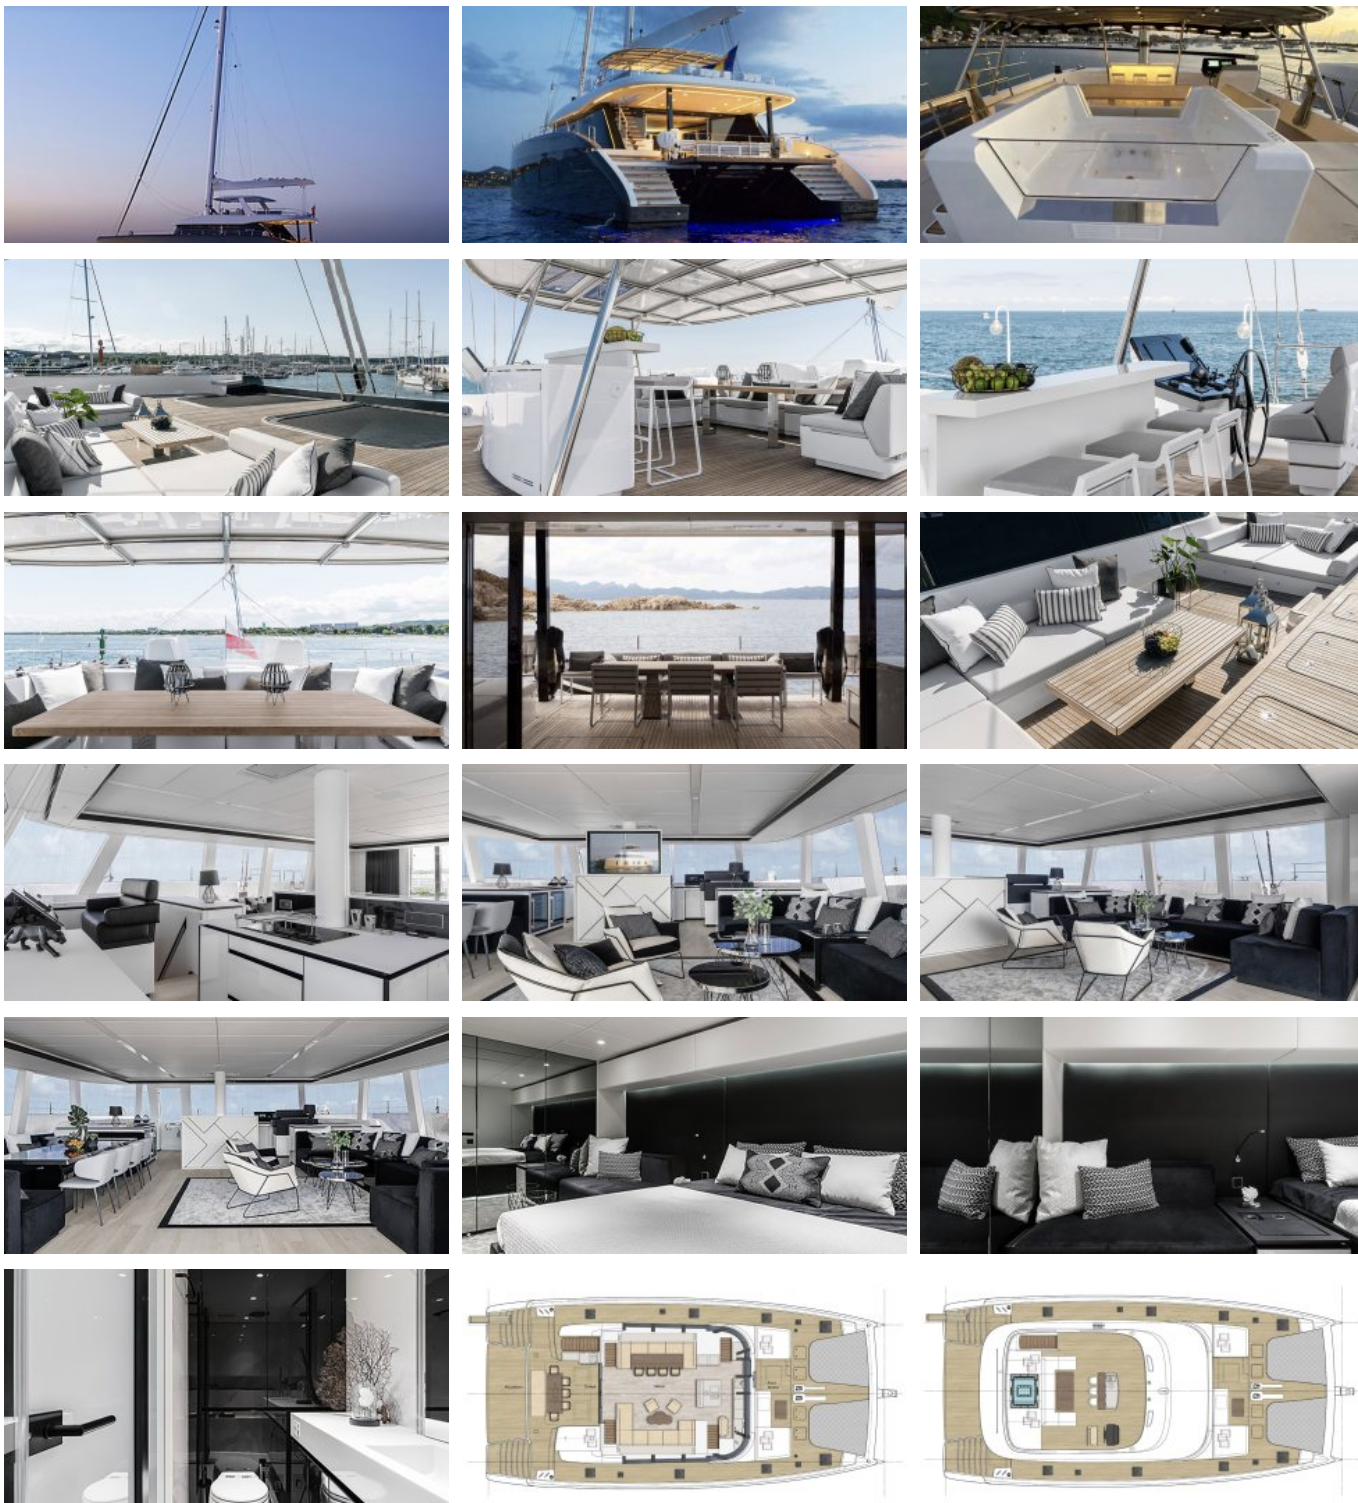

Yacht Name:

ABOVE & BEYOND**PRICE FROM
€ 50 000 PER WEEK**YEAR BUILT / REFIT
2019 / 2023

CABINS

LENGTH
24m./(78'4")CREW
5BUILDER
Sunreef YachtsCHARTER DESTINATIONS
MediterraneanGUESTS
8YACHT TYPE
Sail**SPECIFICATION****DIMENSIONS**LENGTH
23,9m.
BEAM
11,5m.
DRAFT
3,5m.**SPEED**CRUISING SPEED
9,0 knots
MAXIMUM SPEED
10,0 knots**AMENITIES**Jacuzzi, Air Conditioning, WiFi
TENDERS & TOYS

Williams Jet Tender 200HP Sea bob (2) Wakeboard (1) Water ski adults (2) Inflatable towable couch-3 pax (1) Inflatable donut (2) Kayak- 2 pax (1) Stand-Up Paddleboard (3) Snorkeling gear Water carpet Fishing gear (2) Hydraulic bathing platform All particulars are given in good faith and are believed to be correct but cannot be guaranteed.