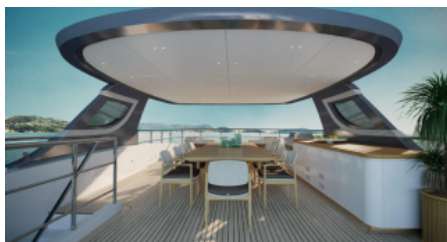

GUESTS  
11

YACHT TYPE  
Motor

**SPECIFICATION**

**DIMENSIONS**

LENGTH  
34,0m.  
BEAM  
7,9m.  
DRAFT  
2,0m.

**SPEED**

CRUISING SPEED  
14,0 knots

[More photos](#)