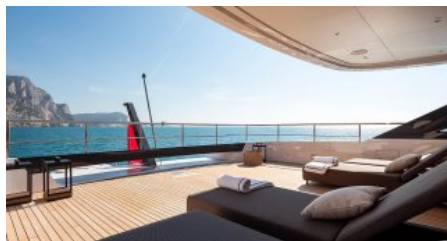

GUESTS  
11

YACHT TYPE  
Motor

**SPECIFICATION**

**DIMENSIONS**

LENGTH  
34,0m.  
BEAM  
7,9m.  
DRAFT  
2,0m.

**SPEED**

CRUISING SPEED  
14,0 knots

[More photos](#)