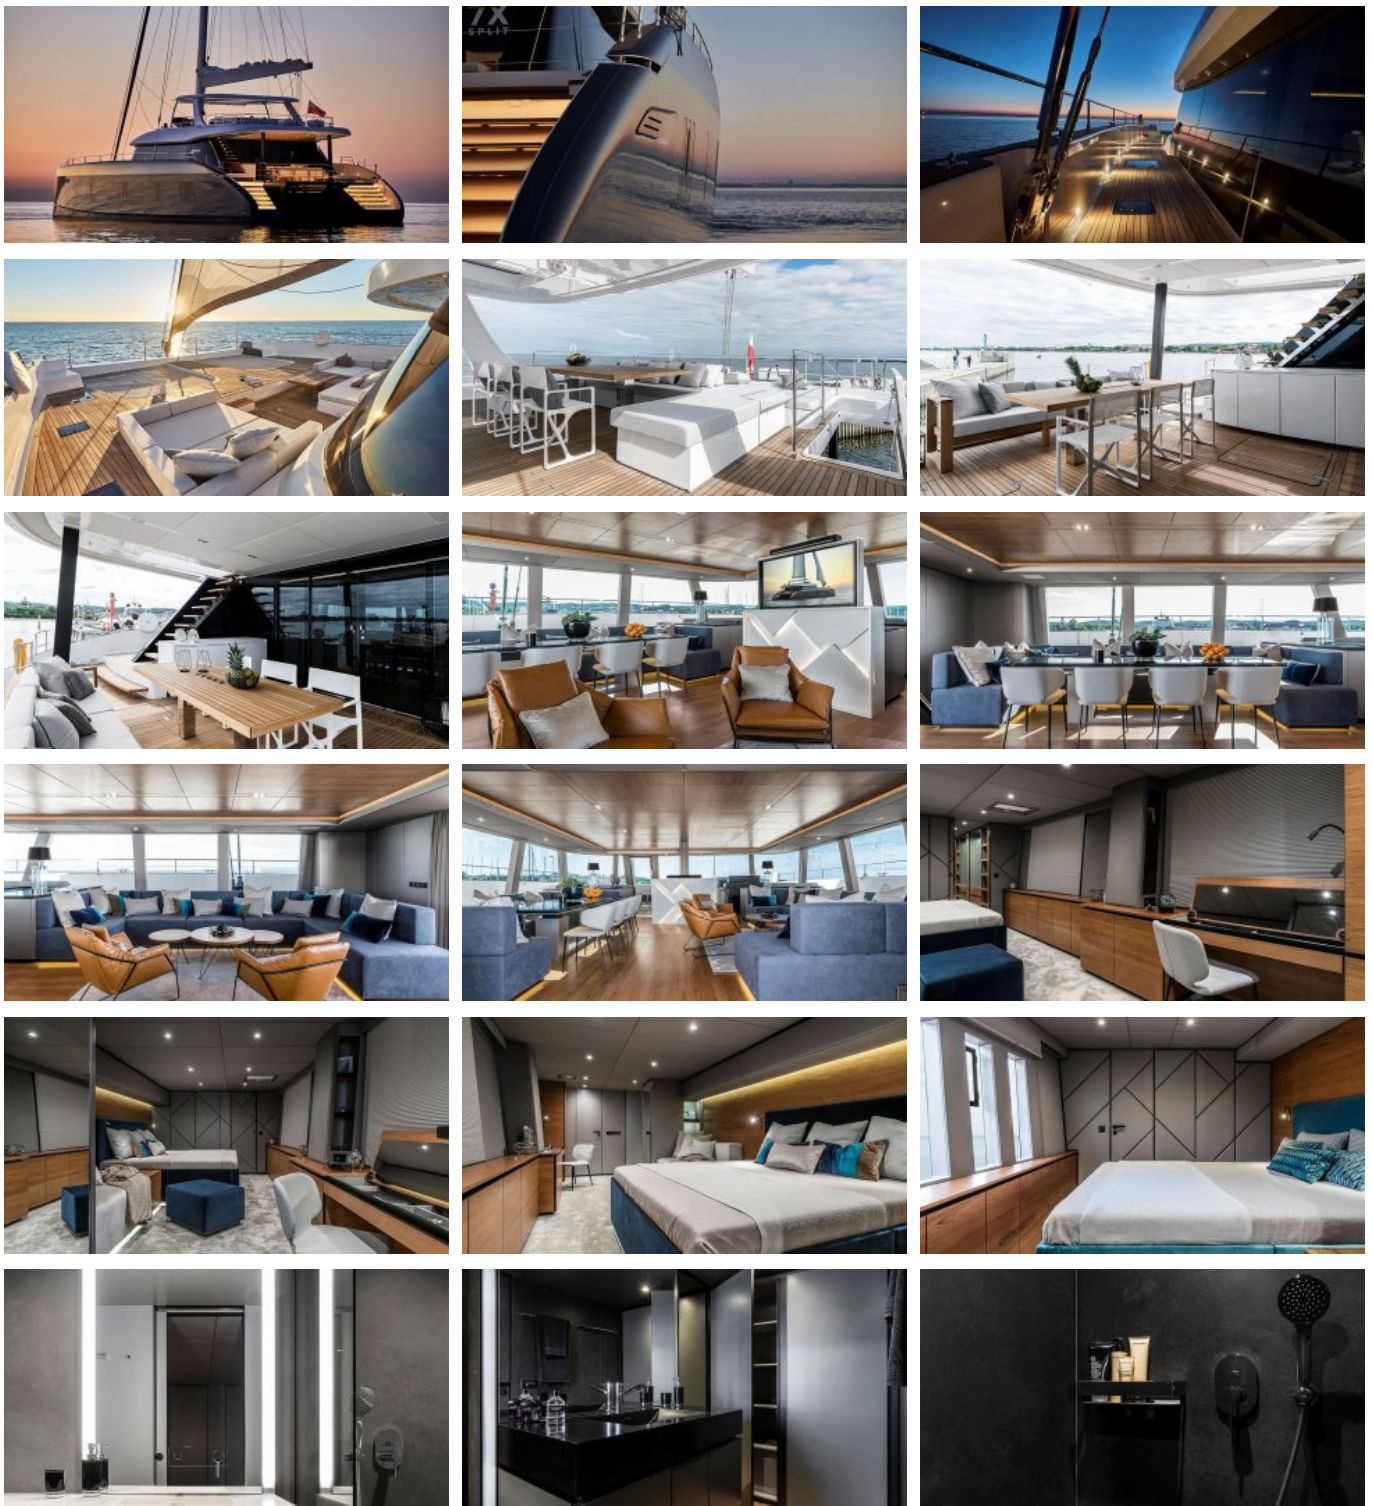

[More photos](#)

ENQUIRE NOW

+44 20 45 773 007
+1 646 905 0707
+33 749 41 21 53
+971 555 129 065

info@yachthunter.com
yachthunter.com

Scan the QR code for more information