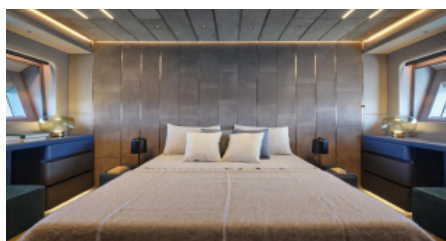

[More photos](#)

ENQUIRE NOW

+44 20 45 773 007
+33 749 41 21 53
+971 555 129 065
info@yachthunter.com
yachthunter.com

Scan the QR code for more information