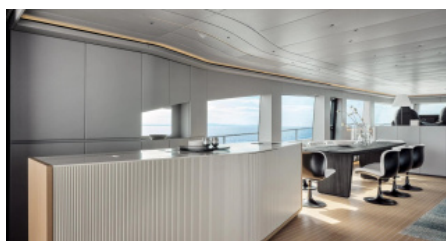

[More photos](#)

ENQUIRE NOW

+44 20 45 773 007
+33 749 41 21 53
+971 555 129 065
info@yachthunter.com
yachthunter.com

Scan the QR code for more information