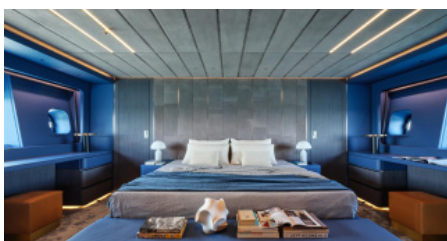

[More photos](#)

ENQUIRE NOW

+44 20 45 773 007
+33 749 41 21 53
+971 555 129 065
info@yachthunter.com
yachthunter.com

Scan the QR code for more information