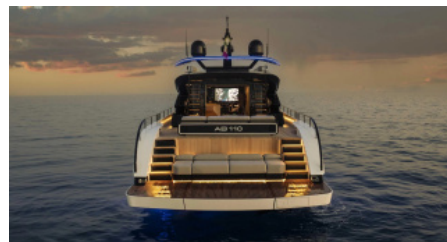

[More photos](#)

ENQUIRE NOW

+44 20 45 773 007
+33 749 41 21 53
+971 555 129 065
info@yachthunter.com
yachthunter.com

Scan the QR code for more information