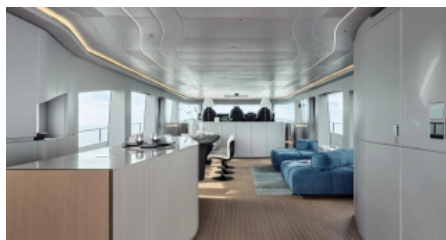

[More photos](#)

ENQUIRE NOW

+44 20 45 773 007
+33 749 41 21 53
+971 555 129 065
info@yachthunter.com
yachthunter.com

Scan the QR code for more information