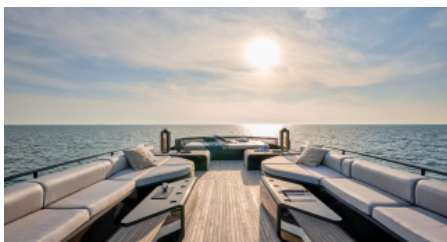

[More photos](#)

ENQUIRE NOW

+44 20 45 773 007
+33 749 41 21 53
+971 555 129 065
info@yachthunter.com
yachthunter.com

Scan the QR code for more information