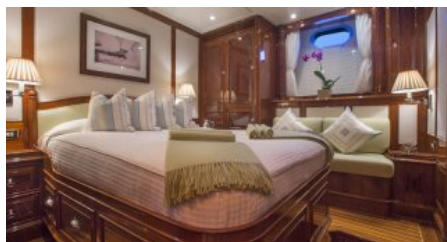

[More photos](#)

ENQUIRE NOW

+44 20 45 773 007
+1 646 905 0707
+33 749 41 21 53
+971 58 916 7360

info@yachthunter.com
yachthunter.com

Scan the QR code for more information