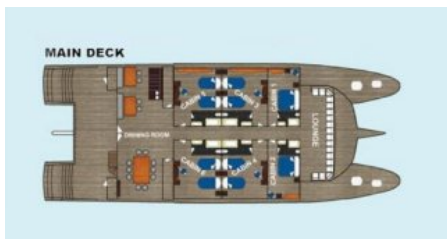

[More photos](#)

ENQUIRE NOW

+44 20 45 773 007
+1 646 905 0707
+33 749 41 21 53
+971 58 916 7360

info@yachthunter.com
yachthunter.com

Scan the QR code for more information