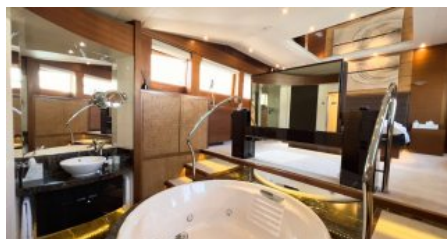

CHARTER DESTINATIONS
Mediterranean

GUESTS
8

YACHT TYPE
Motor

SPECIFICATION

DIMENSIONS

LENGTH
37,0m.
BEAM
7,4m.
DRAFT
1,5m.

SPEED

CRUISING SPEED
20,0 knots