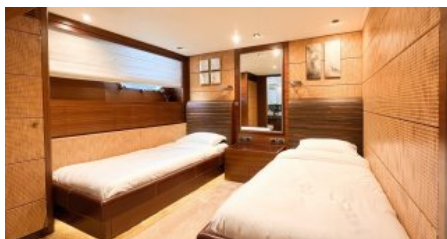

CHARTER DESTINATIONS
Mediterranean

GUESTS
8

YACHT TYPE
Motor

SPECIFICATION

DIMENSIONS

LENGTH
37,0m.
BEAM
7,4m.
DRAFT
1,5m.

SPEED

CRUISING SPEED
20,0 knots