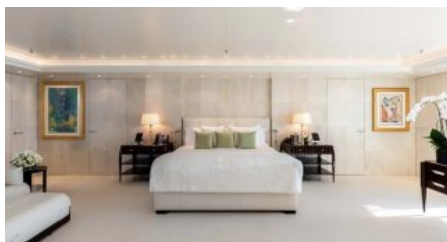

[More photos](#)

ENQUIRE NOW

+44 20 45 773 007
+1 646 905 0707
+33 749 41 21 53
+971 58 916 7360

info@yachthunter.com
yachthunter.com

Scan the QR code for more information