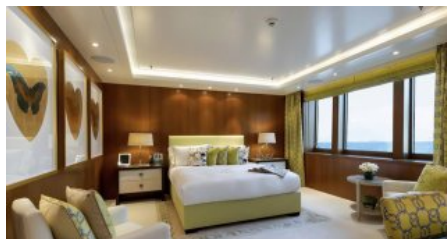

[More photos](#)

ENQUIRE NOW

+44 20 45 773 007
+1 646 905 0707
+33 749 41 21 53
+971 58 916 7360

info@yachthunter.com
yachthunter.com

Scan the QR code for more information