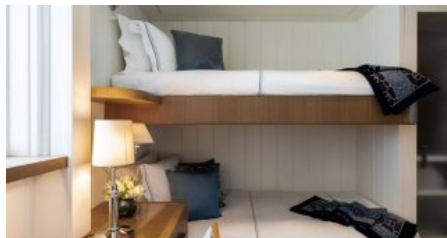

[More photos](#)

ENQUIRE NOW

+44 20 45 773 007
+1 646 905 0707
+33 749 41 21 53
+971 58 916 7360

info@yachthunter.com
yachthunter.com

Scan the QR code for more information