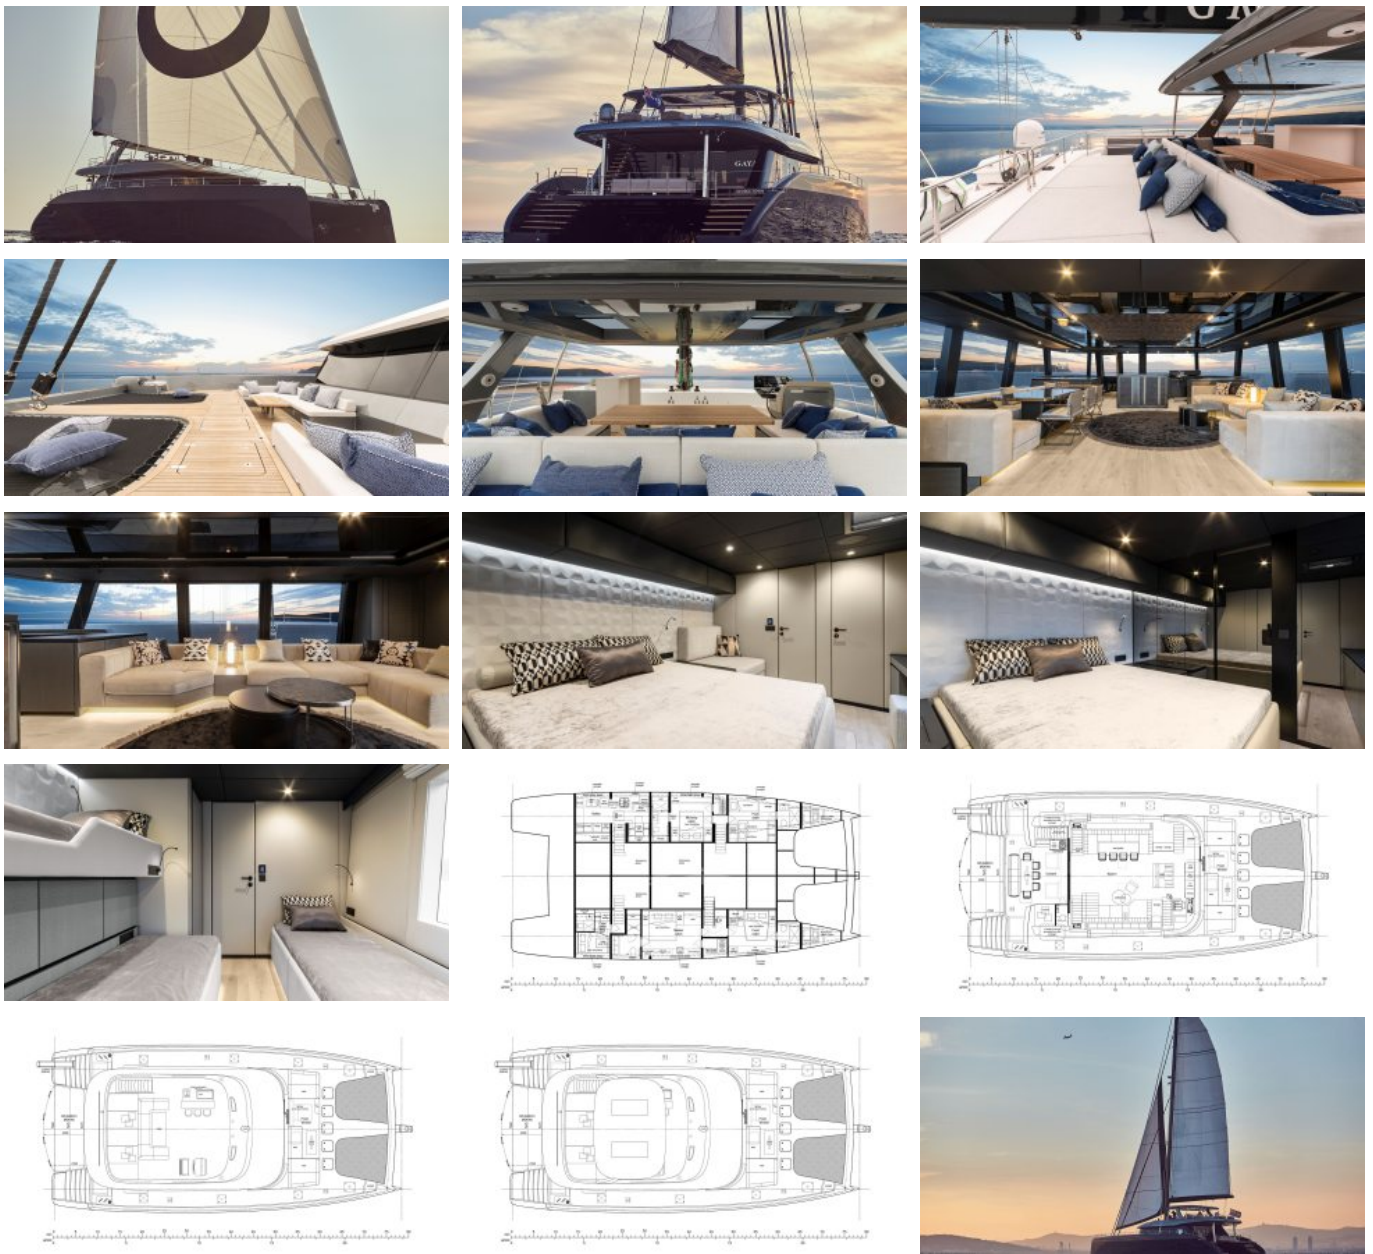

[More photos](#)

ENQUIRE NOW

+44 20 45 773 007
+1 646 905 0707
+33 749 41 21 53
+971 58 916 7360

info@yachthunter.com
yachthunter.com

Scan the QR code for more information