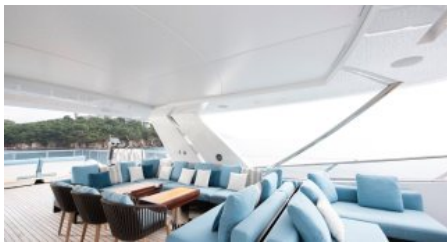

[More photos](#)

ENQUIRE NOW

+44 20 45 773 007
+1 646 905 0707
+33 749 41 21 53
+971 58 916 7360

info@yachthunter.com
yachthunter.com

Scan the QR code for more information