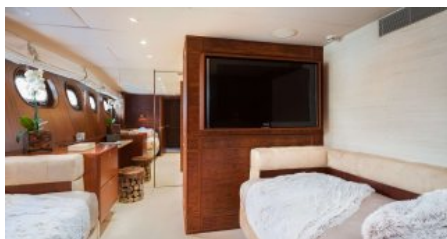

[More photos](#)

ENQUIRE NOW

+44 20 45 773 007
+1 646 905 0707
+33 749 41 21 53
+971 58 916 7360

info@yachthunter.com
yachthunter.com

Scan the QR code for more information