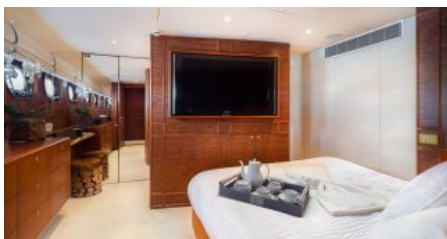

[More photos](#)

ENQUIRE NOW

+44 20 45 773 007
+1 646 905 0707
+33 749 41 21 53
+971 58 916 7360

info@yachthunter.com
yachthunter.com

Scan the QR code for more information