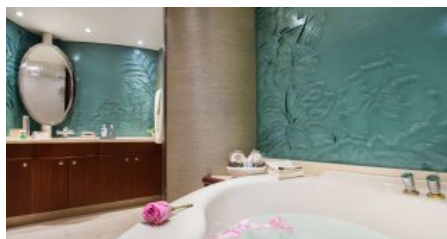

[More photos](#)

ENQUIRE NOW

+44 20 45 773 007
+1 646 905 0707
+33 749 41 21 53
+971 58 916 7360

info@yachthunter.com
yachthunter.com

Scan the QR code for more information